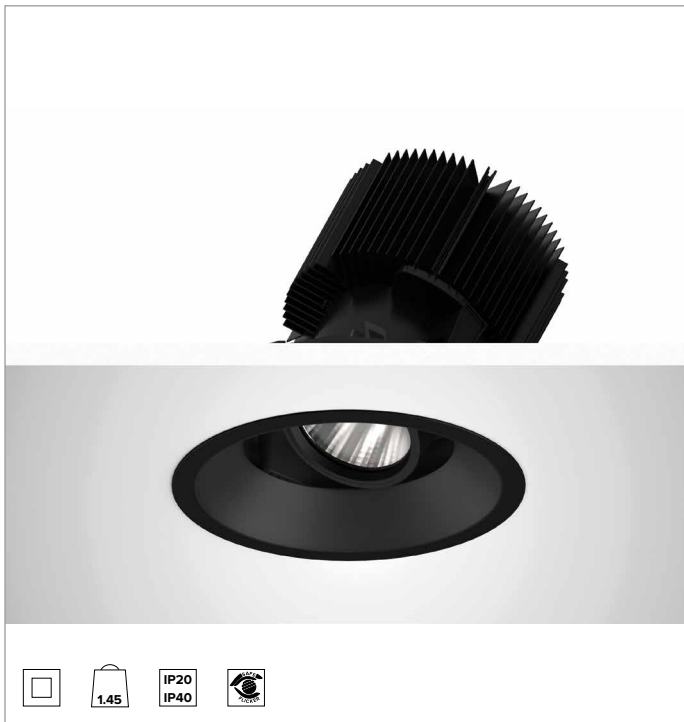

1T8624EL | CCTEVO ARCHITECTURAL 160

Adjustable recessed LED projector in a trim version

		2700K	H(m)	D(m)	E _{max} (lx)	
		Ra90		22°		
		Fixture Power	74W	1	0.39	21504
		Source Flux	7078lm	2	0.77	5376
		Fixture Flux	4782lm	3	1.16	2389
		Efficacy	65lm/W	4	1.55	1344
TS1280	I _{max} =3038cd/klm	I _{max}	21504cd	5	1.94	860

CCT nominal: 2700K

Lifetime (L80/B10): >50000h tq +25°C

ILLUMINOTECHNICAL CHARACTERISTICS

SP - precision optics with a black silicone cut off ring. Version with a convex faceted highly reflective anodised aluminium reflector and a holographic diffusion filter. UGR<19 (EN 12464-1).

Optic: REFLECTOR

Beam angles: SP

Optical efficiency: 68%

Fixture flux: 4782lm

Luminous efficacy: 65lm/W

Photobiological safety: Compliant with RG1 low risk group

MECHANICAL CHARACTERISTICS

Die-cast black painted anodised aluminium body and dissipator. Black colour cover. The optical unit can be adjusted up to 30° on the vertical plane with a mechanical beam locking system and a graduated scale, and 358° on the horizontal plane. Trim version with an integrated black ring.

Colour and finish: Deep black

Weight: 1.45Kg

Version: TRIM HO

Degree of protection: IP20 for recessed part

Degree of protection: IP40 for exposed part

ELECTRICAL CHARACTERISTICS

Integrated electronic ON-OFF driver.