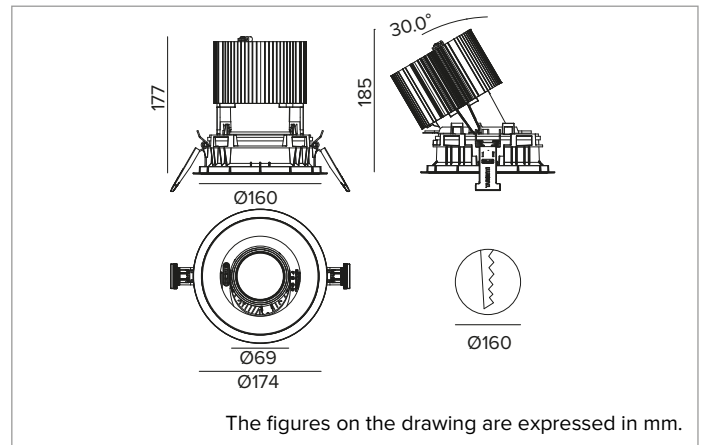

1T8624EL | CCTEVO ARCHITECTURAL 160

Adjustable recessed LED projector in a trim version

		2700K	H(m)	D(m)	E _{max} (lx)	
		Ra90		22°		
		Fixture Power	74W	1	0.39	21504
		Source Flux	7078lm	2	0.77	5376
		Fixture Flux	4782lm	3	1.16	2389
		Efficacy	65lm/W	4	1.55	1344
TS1280	I _{max} =3038cd/klm	I _{max}	21504cd	5	1.94	860

CCT nominal: 2700K

Lifetime (L80/B10): >50000h tq +25°C

ILLUMINOTECHNICAL CHARACTERISTICS

SP - precision optics with a black silicone cut off ring. Version with a convex faceted highly reflective anodised aluminium reflector and a holographic diffusion filter. UGR<19 (EN 12464-1).

Optic: REFLECTOR

Beam angles: SP

Optical efficiency: 68%

Fixture flux: 4782lm

Luminous efficacy: 65lm/W

Photobiological safety: Compliant with RG1 low risk group

MECHANICAL CHARACTERISTICS

Die-cast black painted anodised aluminium body and dissipator. Black colour cover. The optical unit can be adjusted up to 30° on the vertical plane with a mechanical beam locking system and a graduated scale, and 358° on the horizontal plane. Trim version with an integrated black ring.

Colour and finish: Deep black

Weight: 1.45Kg

Version: TRIM HO

Degree of protection: IP20 for recessed part

Degree of protection: IP40 for exposed part

ELECTRICAL CHARACTERISTICS

Integrated electronic ON-OFF driver.